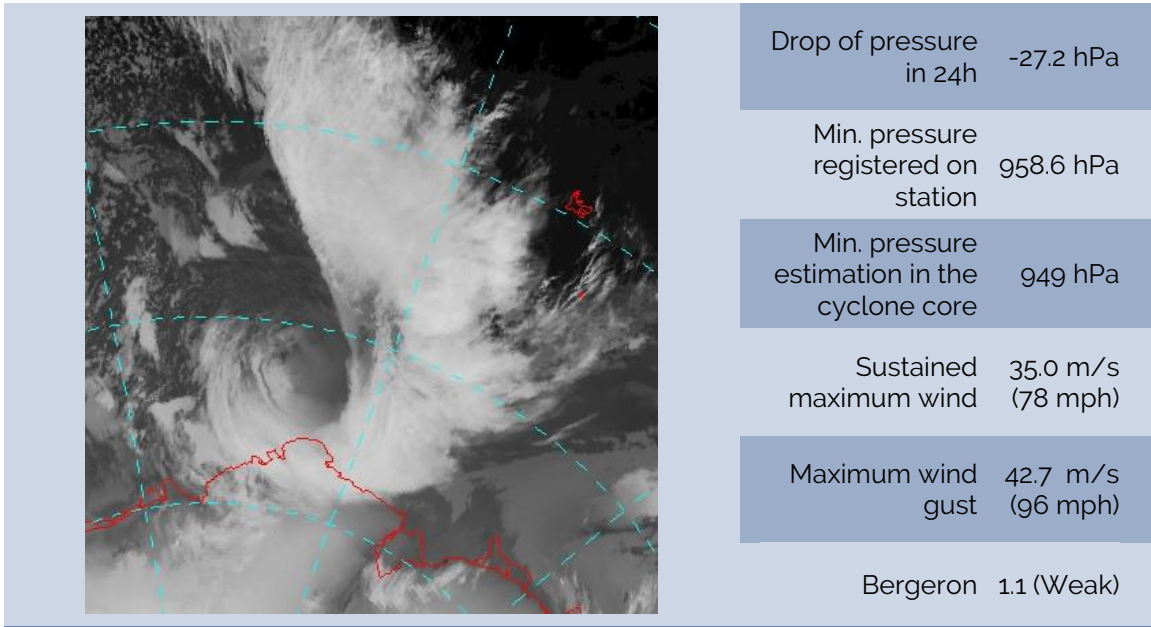

FEBRUARY 2023

During this month, only 03 events were registered among the 13 research stations located on the coast of the Antarctic utilized as references for the monitoring of bomb cyclones. The stations hit by a cyclone this month was Mawson, Casey and Fossil Bluff. There was a decrease (75%) in the number of cyclones in comparison to the same month of the previous year (2022) and a increase of 50% in comparison the 2020 also.

BOMB CYCLONE N°05/2023- DATE: FEB/17/2023

LOCAL: FOSSIL BLUFF STATION – WMO 89065 (OPERATED BY U.K.)

BOMB CYCLONE N°06/2023- DATE: FEB/22/2023

(ANTARCTIC HURRICANE CAT-1)

LOCAL: MAWSON STATION – WMO 89564 (OPERATED BY AUSTRALIA)