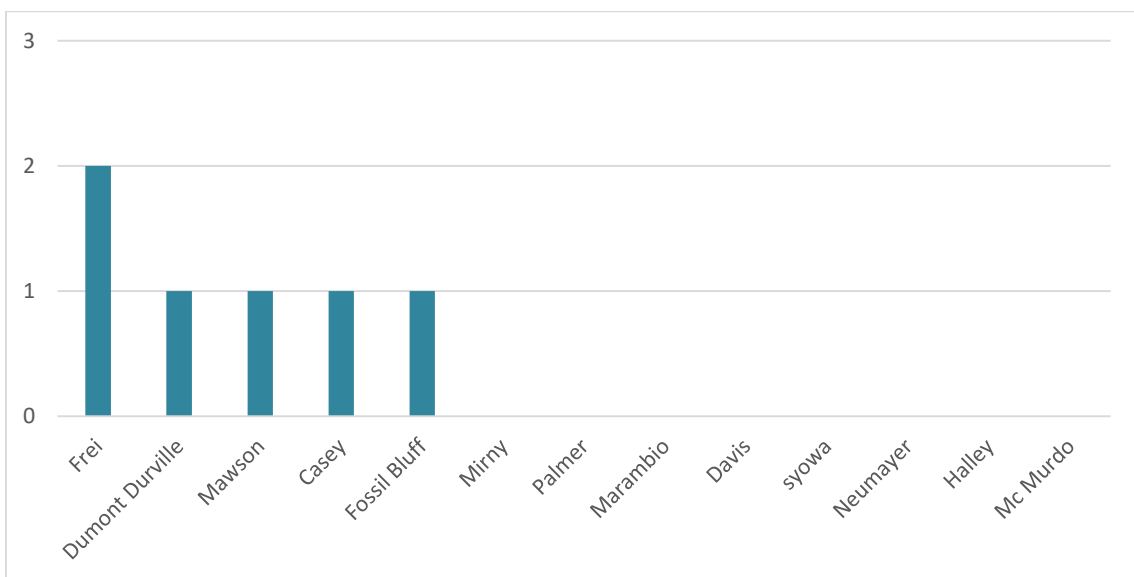

TOTAL OF EVENTS REGISTERED BY STATION IN 2023