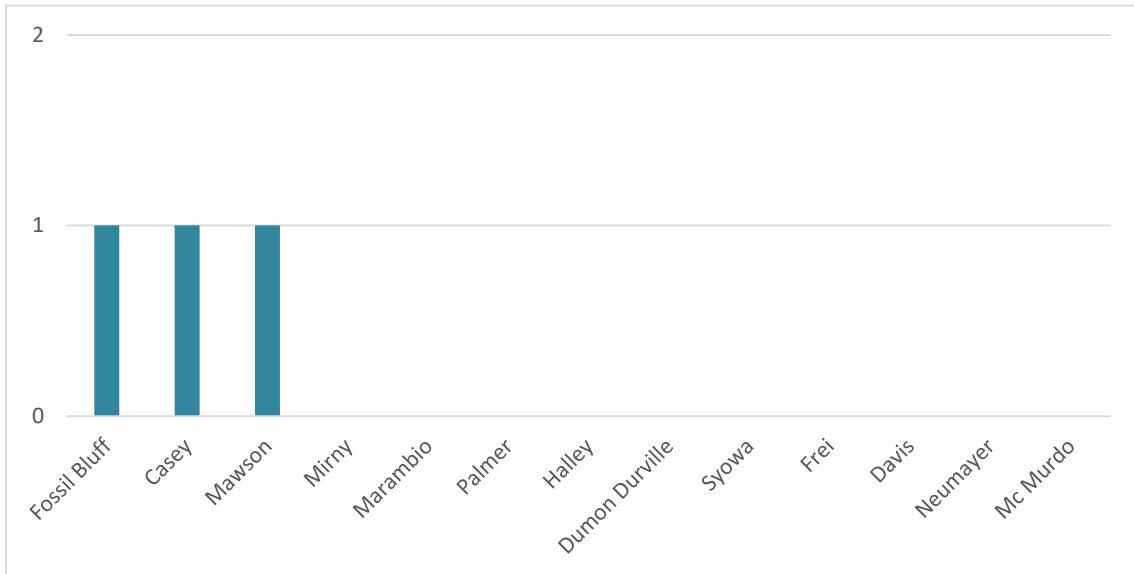

TOTAL OF EVENTS REGISTERED IN EACH STATION IN THE MONTH OF FEBRUARY/2023