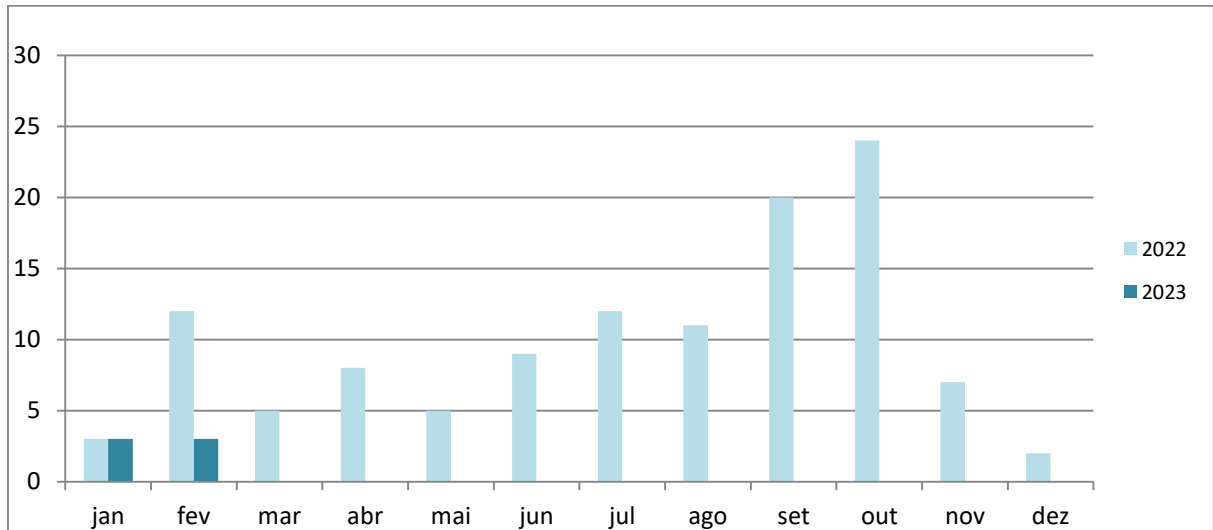

FEBRUARY 2023

During this month, only 03 events were registered among the 13 research stations located on the coast of the Antarctic utilized as references for the monitoring of bomb cyclones. The stations hit by a cyclone this month was Mawson, Casey and Fossil Bluff. There was a decrease (75%) in the number of cyclones in comparison to the same month of the previous year (2022) and a increase of 50% in comparison the 2020 also.

TOTAL OF EVENTS REGISTERED IN STATIONS IN FEBRUARY

2017	2018	2019	2020	2021	2022	2023
03	02	01	02	02	12	03

STATISTICS OF THE MONTH: FEBRUARY 2023

CLASSIFICATION	BERGERON SCALE	INTENSITY	TOTAL OF CASES REGISTERED IN THE MONTH
B1	1 a 1.2	Weak	02
B2	1.3 a 1.8	Moderate	01
B3	> 1.8	Strong	00

HIGHEST PRESSURE DROP	LOWEST RECORDED PRESSURE	HIGHEST SUSTAINED WIND
-35.2 hPa/24h	958.6 hPa	35.0 m/s
Fossil Bluff Station	Mawson Station	Mawson Station
Feb. 17	Feb. 22	Feb. 22

BERGERON INTENSITY TOTAL OF ANNUAL EVENTS IN 2023

TOTAL OF EVENTS REGISTERED BY STATION IN 2023

TOTAL OF EVENTS REGISTERED IN EACH STATION IN THE MONTH OF FEBRUARY/2023

TOTAL EXPLOSIVE CYCLONES IN THE ANTARCTIC

BOMB CYCLONE N°04/2023- DATE: FEB/02/2023

LOCAL: CASEY STATION – WMO 89611 (OPERATED BY AUSTRALIA)