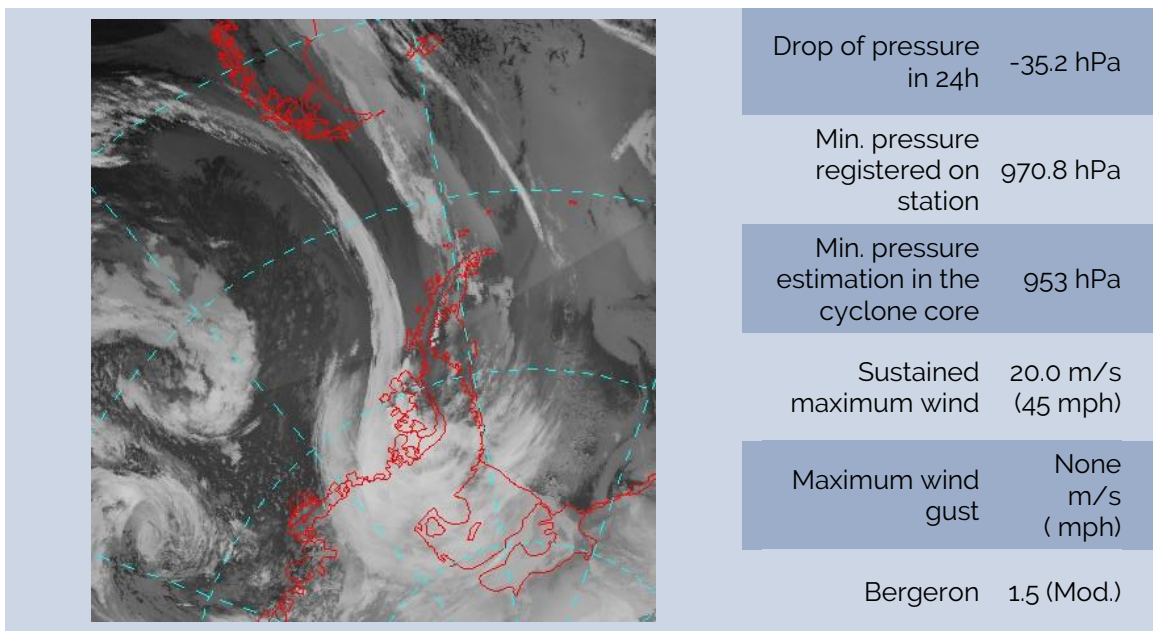

BOMB CYCLONE N°05/2023- DATE: FEB/17/2023

LOCAL: FOSSIL BLUFF STATION – WMO 89065 (OPERATED BY U.K.)