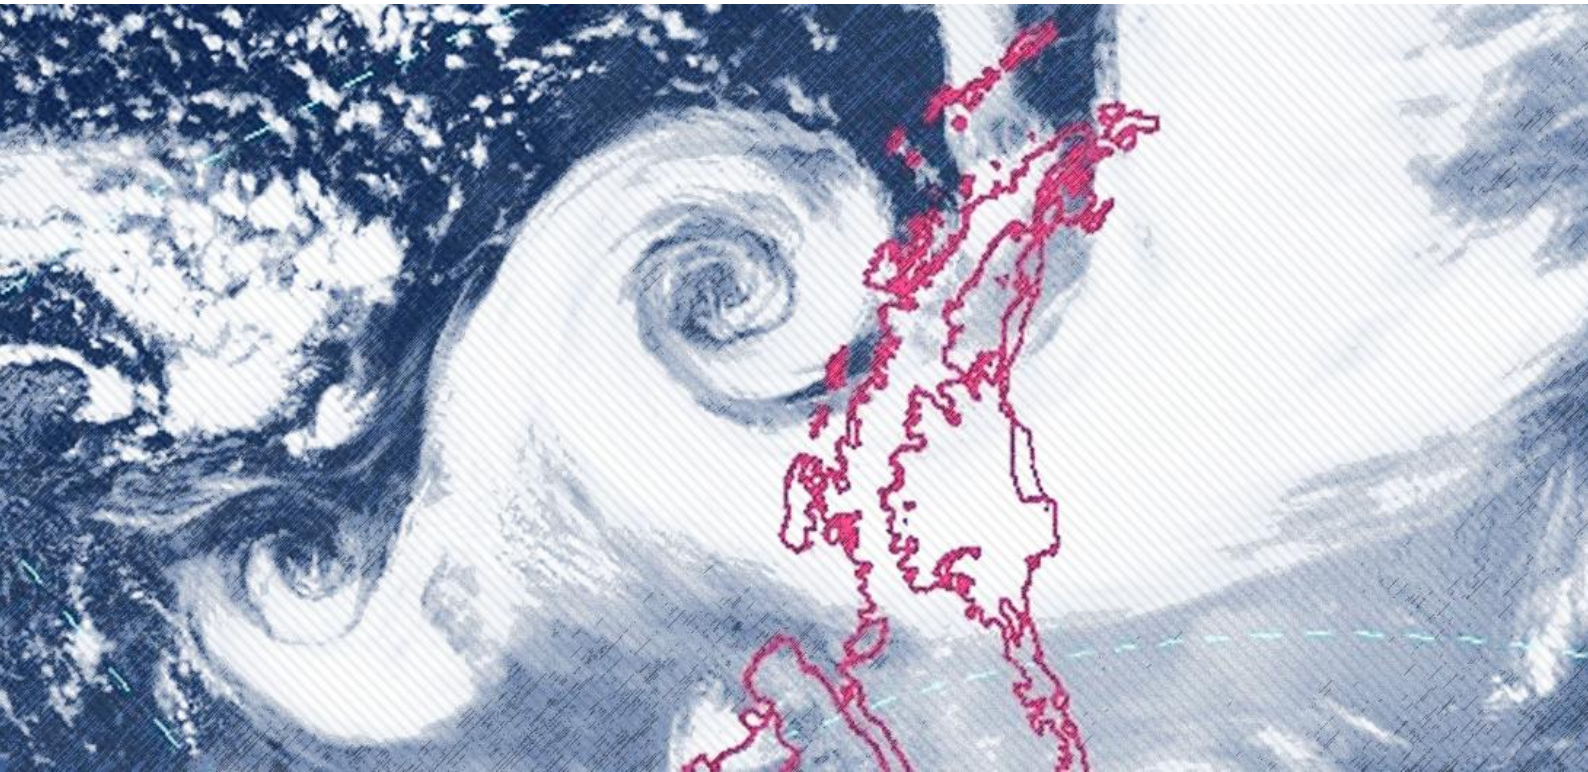

WORLD
ENVIRONMENTAL
CONSERVANCY

MONITORING EXPLOSIVE CYCLONES ON THE COAST OF THE ANTARCTIC CONTINENT

By Romao, M. and Pires, L. B. M.

MONITORING EXPLOSIVE CYCLONES ON THE COAST OF THE ANTARCTIC CONTINENT

FEBRUARY 2023

During this month, only 03 events were registered among the 13 research stations located on the coast of the Antarctic utilized as references for the monitoring of bomb cyclones. The stations hit by a cyclone this month was Mawson, Casey and Fossil Bluff. There was a decrease (75%) in the number of cyclones in comparison to the same month of the previous year (2022) and a increase of 50% in comparison the 2020 also.