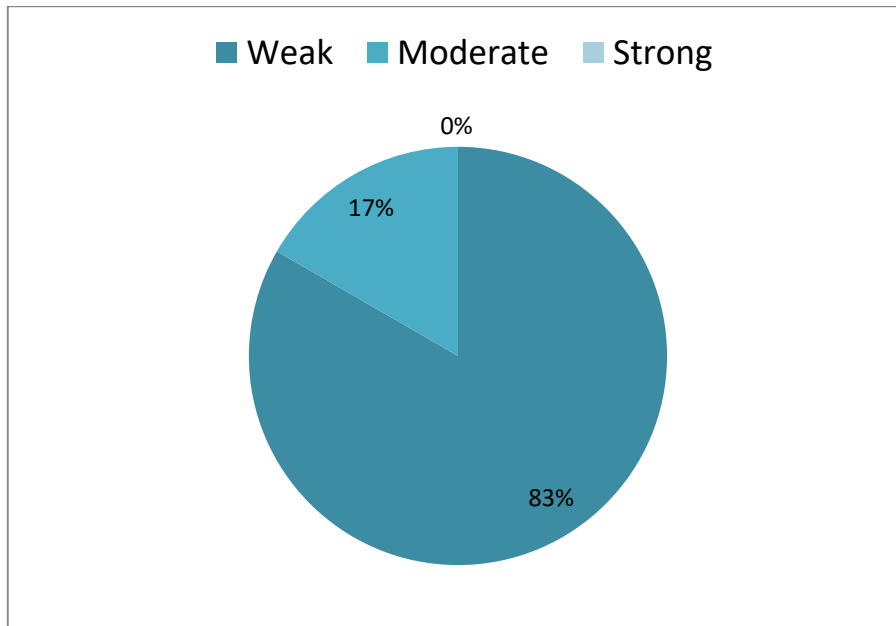

FEBRUARY 2023

During this month, only 03 events were registered among the 13 research stations located on the coast of the Antarctic utilized as references for the monitoring of bomb cyclones. The stations hit by a cyclone this month was Mawson, Casey and Fossil Bluff. There was a decrease (75%) in the number of cyclones in comparison to the same month of the previous year (2022) and a increase of 50% in comparison the 2020 also.

TOTAL OF EVENTS REGISTERED IN STATIONS IN FEBRUARY

2017	2018	2019	2020	2021	2022	2023
03	02	01	02	02	12	03

STATISTICS OF THE MONTH: FEBRUARY 2023

CLASSIFICATION	BERGERON SCALE	INTENSITY	TOTAL OF CASES REGISTERED IN THE MONTH
B1	1 a 1.2	Weak	02
B2	1.3 a 1.8	Moderate	01
B3	> 1.8	Strong	00

HIGHEST PRESSURE DROP	LOWEST RECORDED PRESSURE	HIGHEST SUSTAINED WIND
-35.2 hPa/24h	958.6 hPa	35.0 m/s
Fossil Bluff Station	Mawson Station	Mawson Station
Feb. 17	Feb. 22	Feb. 22

BERGERON INTENSITY TOTAL OF ANNUAL EVENTS IN 2023