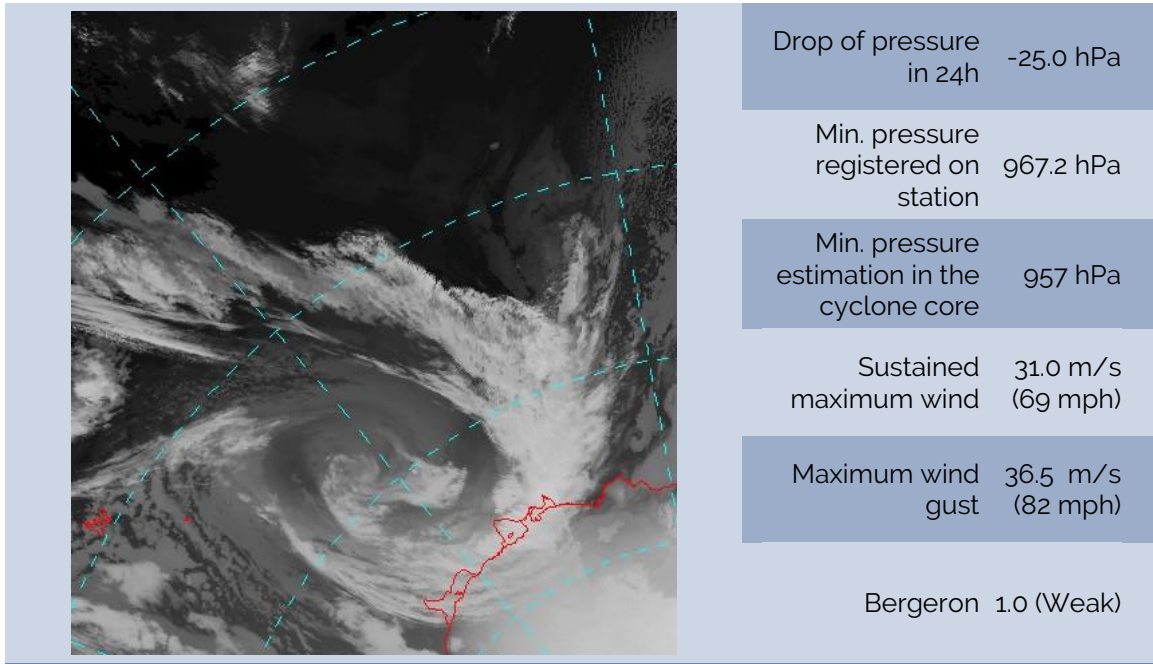

FEBRUARY 2023

During this month, only 03 events were registered among the 13 research stations located on the coast of the Antarctic utilized as references for the monitoring of bomb cyclones. The stations hit by a cyclone this month was Mawson, Casey and Fossil Bluff. There was a decrease (75%) in the number of cyclones in comparison to the same month of the previous year (2022) and a increase of 50% in comparison the 2020 also.

TOTAL OF EVENTS REGISTERED BY STATION IN 2023

TOTAL OF EVENTS REGISTERED IN EACH STATION IN THE MONTH OF FEBRUARY/2023

TOTAL EXPLOSIVE CYCLONES IN THE ANTARCTIC

BOMB CYCLONE N°04/2023- DATE: FEB/02/2023

LOCAL: CASEY STATION – WMO 89611 (OPERATED BY AUSTRALIA)